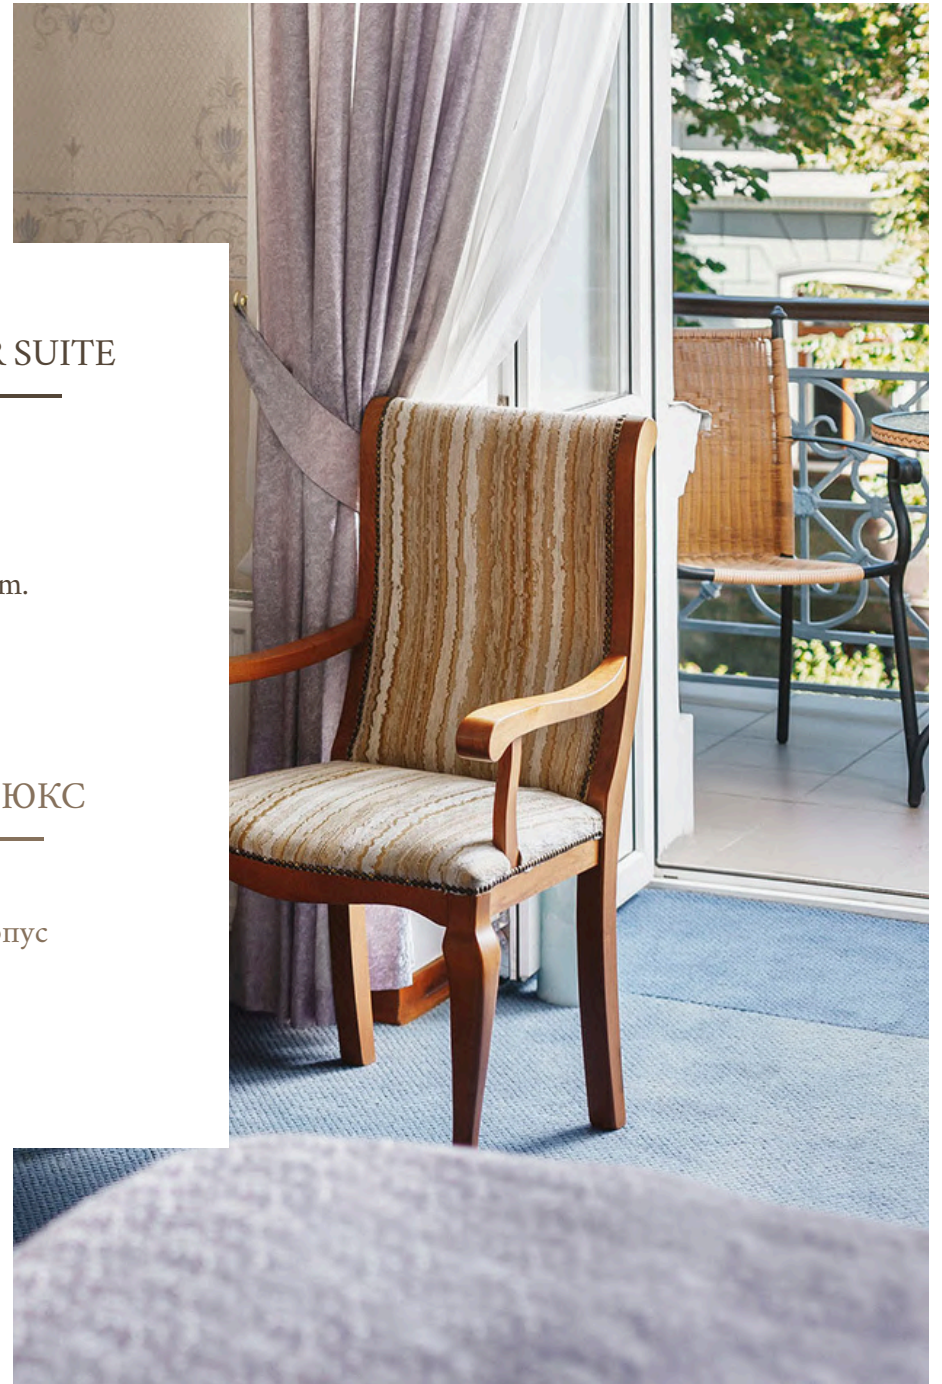

НАПІВЛЮКС

Основний корпус
8 номерів
Площа - 28 м²