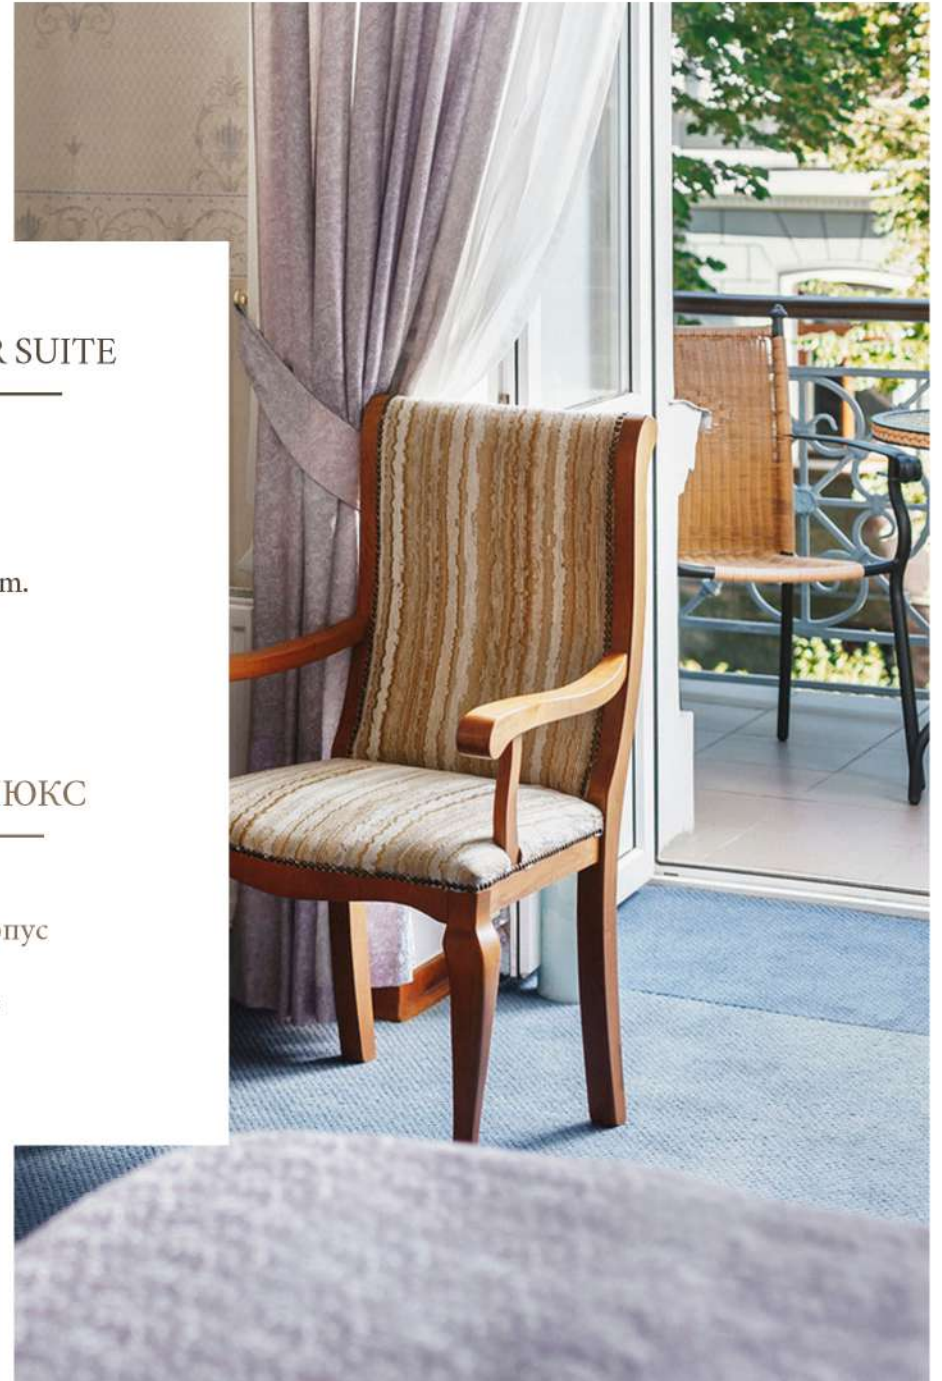

НАПІВЛЮКС

Основний корпус
8 номерів
Площа - 28 м²